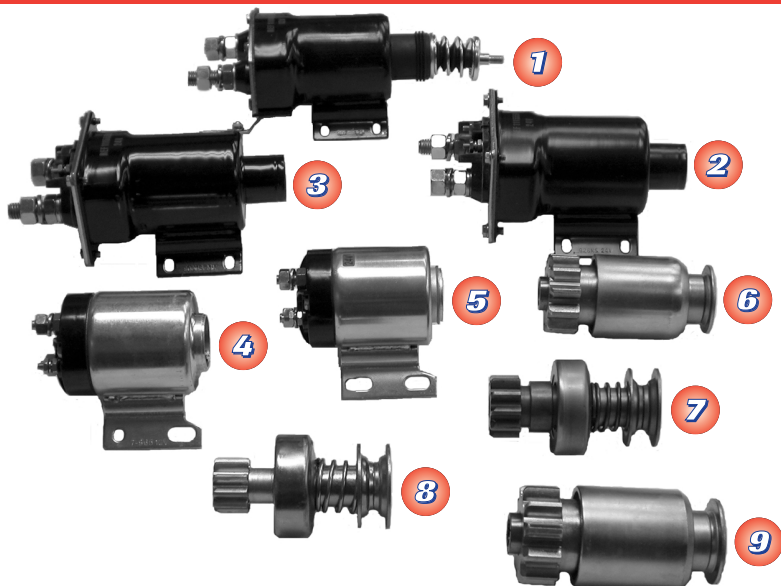

ACCUMAXTM

AUTO PARTS, INC.

SOLENOIDS AND DRIVES FOR MILITARY APPLICATIONS

SUPPORT OUR TROOPS

- 1 10A-PR264** Ref# 7-264, 10A-PR258 Ref# 7-258
- 2 10A-D928NS** Ref# 7-928NS
- 3 10A-D900NS** Ref# 7-900NS
- 4 10-DE965** Ref# 7-965
- 5 10-DE965-24V** 24 Volt Version Of 10-DE965 (avail. Feb.2006)
- 6 11-DE497** Ref# 4-497
- 7 11A-P1818CW** Clockwise Version of 10A-P1818
- 8 11A-P325** Drive For Hummer
- 9 11A-D486** Ref# 4-486

ONE STOP SHOPPING FOR QUALITY DRIVES & SOLENOIDS!

START WITH QUALITY

1808 Roosevelt □ Joplin, MO 64801 □ Toll Free 866-624-8886 □ www.accumaxparts.com