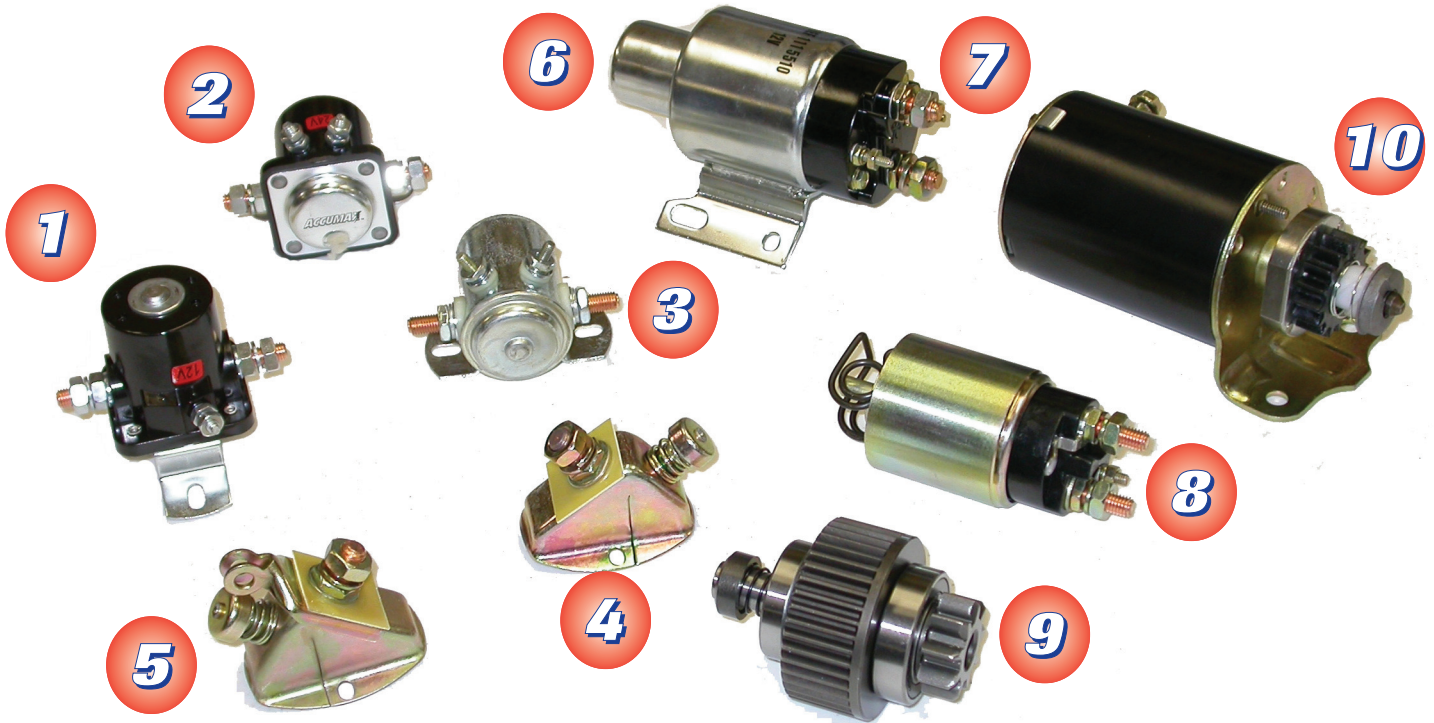

July 2006

ACCUMAX

AUTO PARTS, INC.™

HAVE YOU BEEN LOOKING FOR THESE ?

WE HAVE THEM AT ACCUMAX!

- | | |
|--|--|
| 1 10-F0218-12V 12 Volt 8N-9N Ford Tractor | 6 10A-D9510E Accumax 35MT w/Original Round Hole Mtg. |
| 2 10A-F1025-24 24 Volt SW3 Ford Firewall | 7 10A-D9510EL Accumax 35MT w/Long Battery Post |
| 3 10-CD71065 12 Volt 4 Term 200 Amp Extended Duty | 8 10-HI420 Solenoid For Duramax Diesel |
| 4 10-MS100 Mechanical Foot Switch Ref# 7-1000 | 9 11-HI4211 Drive For Duramax Diesel |
| 5 10-MS101 Mechanical Foot Switch Ref# 7-1001 | 10 1-BS001 Check Out Our Line Of Lawn And Garden Starters |